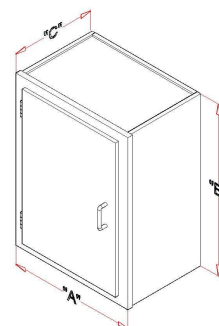

## Standard White Polypropylene Wall Cabinets

Our standard cabinets come with hinged, solid polypropylene doors and plastic handles.

Additional Options:

- Clear Polycarbonate Doors
- Sliding Doors
- Stainless Steel Handles
- Handle-Free Construction

### One Door Wall Cabinets - Right or Left Hinged

	A	B	C
Model Number	Width (in)	Height (in)	Depth (in)
W-182412-1D	18	24	12
W-242412-1D	24	24	12
W-302412-1D	30	24	12
W-183012-1D	18	30	12
W-243012-1D	24	30	12
W-303012-1D	30	30	12

### Two Door Wall Cabinets

	A	B	C
Model Number	Width (in)	Height (in)	Depth (in)
W-302412-2D	30	24	12
W-362412-2D	36	24	12
W-422412-2D	42	24	12
W-482412-2D	48	24	12
W-303012-2D	30	30	12
W-363012-2D	36	30	12
W-423012-2D	42	30	12
W-483012-2D	48	30	12